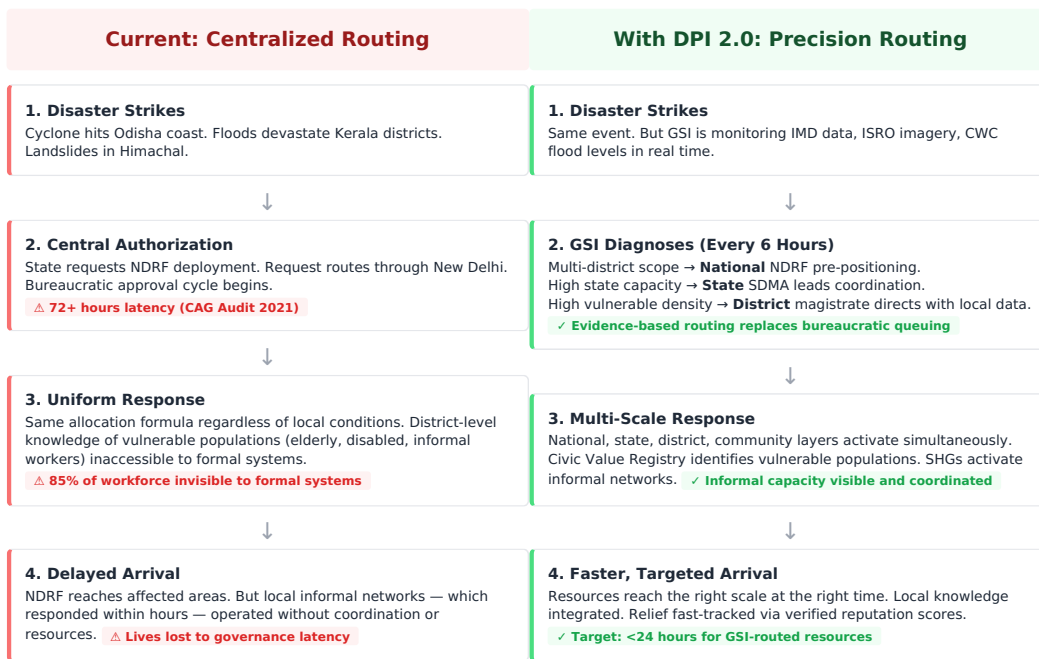

DPI 2.0: The Subsidiarity Layer — Architecture Map

How governance routing transforms India Stack from digital plumbing into adaptive intelligence

DPI 2.0 on India Stack — Layer Architecture